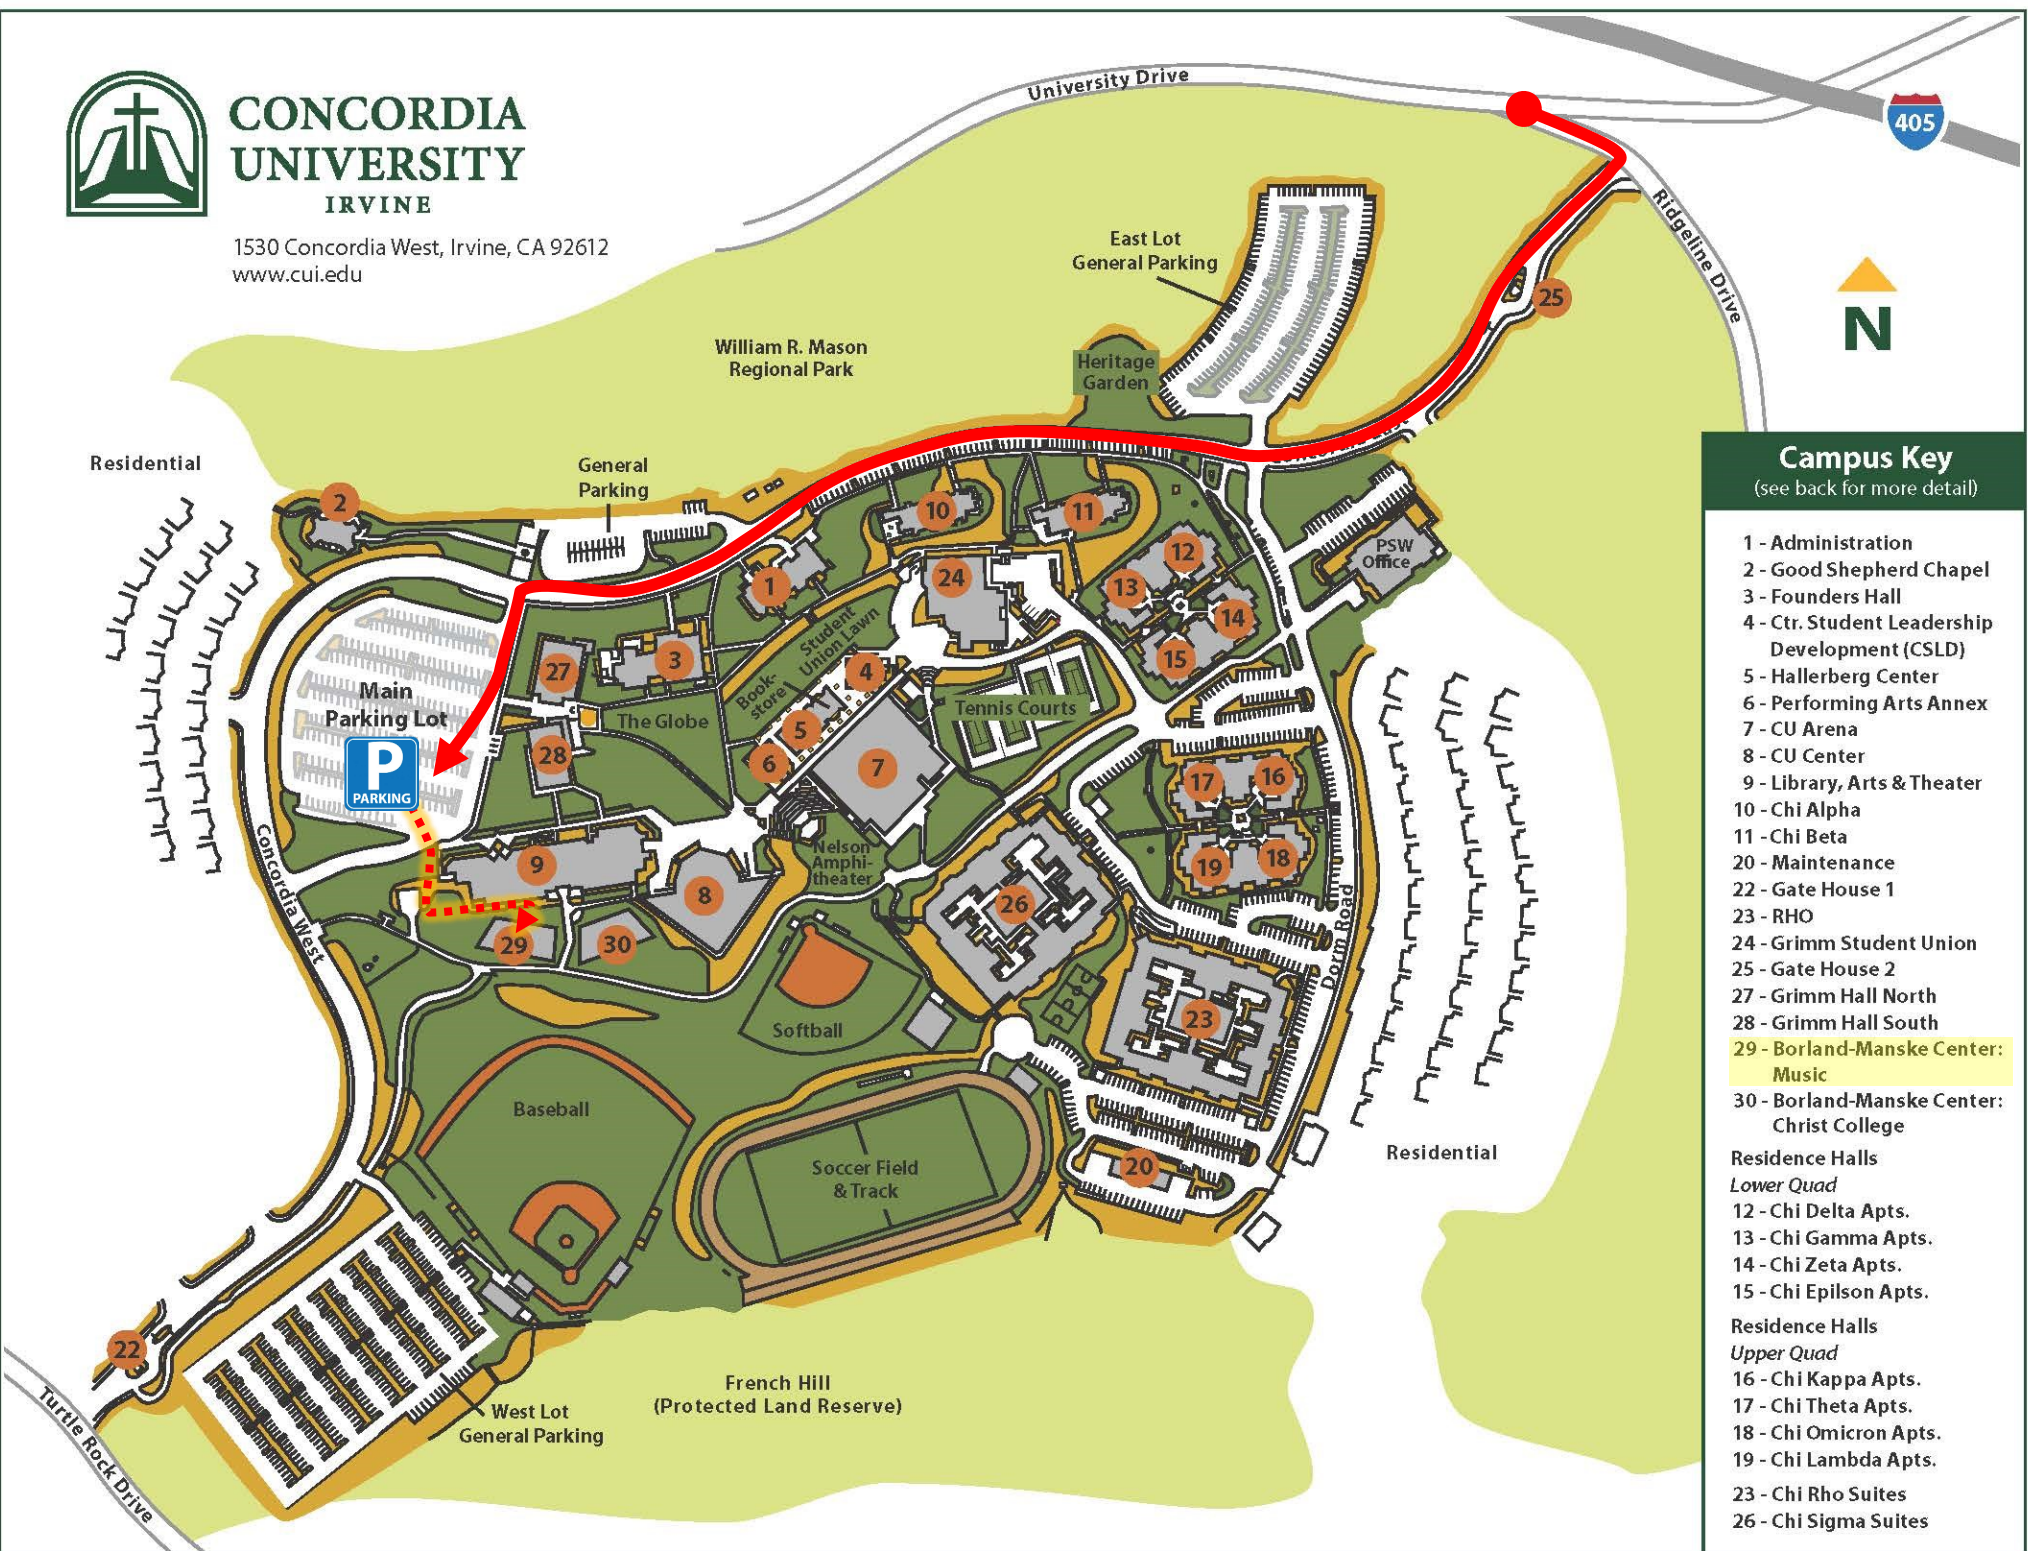

# CONCORDIA UNIVERSITY IRVINE

1530 Concordia West, Irvine, CA 92612  
www.cui.edu

University Drive

Residential

## Campus Key

(see back for more detail)

- 1 - Administration
  - 2 - Good Shepherd Chapel
  - 3 - Founders Hall
  - 4 - Ctr. Student Leadership Development (CSLD)
  - 5 - Hallerberg Center
  - 6 - Performing Arts Annex
  - 7 - CU Arena
  - 8 - CU Center
  - 9 - Library, Arts & Theater
  - 10 - Chi Alpha
  - 11 - Chi Beta
  - 20 - Maintenance
  - 22 - Gate House 1
  - 23 - RHO
  - 24 - Grimm Student Union
  - 25 - Gate House 2
  - 27 - Grimm Hall North
  - 28 - Grimm Hall South
  - 29 - Borland-Manske Center: Music
  - 30 - Borland-Manske Center: Christ College
- Residence Halls
- Lower Quad*
- 12 - Chi Delta Apts.
  - 13 - Chi Gamma Apts.
  - 14 - Chi Zeta Apts.
  - 15 - Chi Epsilon Apts.
- Upper Quad*
- 16 - Chi Kappa Apts.
  - 17 - Chi Theta Apts.
  - 18 - Chi Omicron Apts.
  - 19 - Chi Lambda Apts.
  - 23 - Chi Rho Suites
  - 26 - Chi Sigma Suites